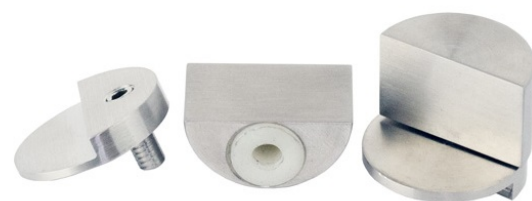

PRODUCT SHEET

Description:

Pivot Hinge F/UV-Glue, $\varnothing 30$ mm, SS-304-Brushed, F/Max 12mm Glass Thickness, Max Load Capacity: 10 KG, F/Inset Doors,, A threaded Pin in the Hinge allows the Door to be removed, after gluing

Item number:

15.06.016-1

Units	Box	Carton	HS Code	Barcode
Pair	1	100	8302100090	 5704866461481

SISO A/S

Mileparken 11
DK-2740 Skovlunde
Denmark
VAT: DK 24786013

Phone +45 45 830 900

www.siso.dk
siso@siso.dk

Danske Bank
Nytorv Branch
Copenhagen
SWIFT: DABADKKK

Account no.
4180 3112 112936
IBAN Account
DK7230003112112936