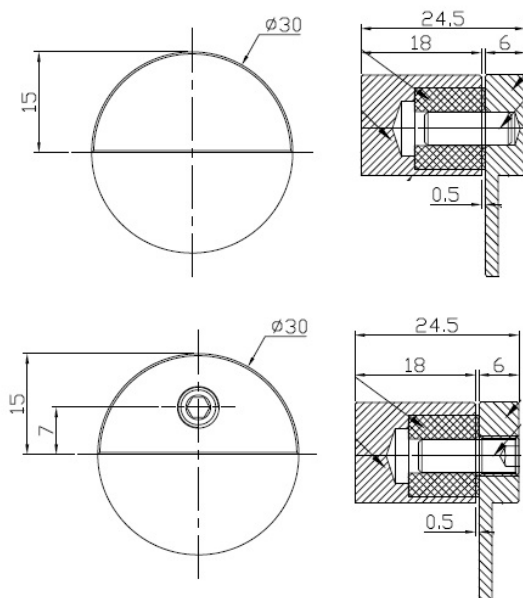

PRODUCT SHEET

Description:

Pivot Hinge F/UV-Glue, $\varnothing 30$ mm, SS-304-Brushed, F/Max 12mm Glass Thickness, Max Load Capacity: 10 KG, F/Inset Doors,, A threaded Pin in the Hinge allows the Door to be removed, after gluing

Item number:

15.06.016-1

Units	Box	Carton	HS Code	Barcode
Pair	1	100	8302100090	 5704866461481

SISO A/S

Mileparken 11
DK-2740 Skovlunde
Denmark
VAT: DK 24786013

Phone +45 45 830 900

www.siso.dk
siso@siso.dk